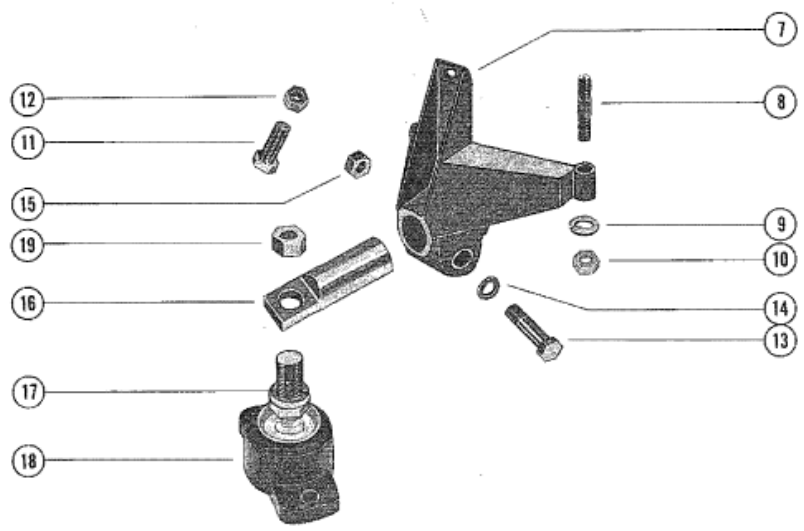

INBOARD Serial #3750508 and up

Parts List						
Ref	Class	Part	Description	Qty	Comment	Footnote
1		66417	BRACKET, MOUNTING - TRANSMI	2		
2	10	37269	SCREW, BRACKET TO TRANSMI	4		
3	13	32993	LOCKWASHER, BRACKET SCRE	4		
4	10	57357	SCREW, CLAMPING - MOUNTING	2		
5	13	32993	LOCKWASHER, CLAMPING SCRE	2		
6	11	29553	NUT, CLAMPING SCREW	2		
7		66169	BRACKET, MOUNTING - ENGINE	2		
8	16	65737	STUD, FRONT MOUNTING BRAC	3		
8	16	65743	STUD, FRONT MOUNTING BRAC	1		
9	13	32993	LOCKWASHER, FRONT MOUNTII	2		
10	11	34933	NUT, FRONT MOUNTING BRACK	4		
11	10	68743	SCREW, ENGINE LOCATING (1 1	2		
12	11	22024	NUT, ENGINE LOCATING SCREW	2		
13	10	37269	SCREW, CLAMPING - MOUNTING	2		
14	13	32993	LOCKWASHER, CLAMPING SCRE	2		
15	11	29553	NUT, CLAMPING SCREW	2		
16		66166	TRUNNION, ADJUSTING - MOUN	4		
17	13	68102	LOCKWASHER, MOUNTING BRA	4		
18		66284	BASE, ENGINE MOUNT	4		
19	11	20739	NUT, JAM - ENGINE MOUNT BA	8		